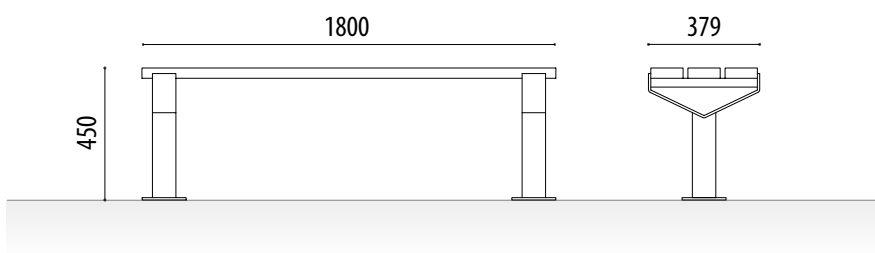

LOW BENCH ALLENDE

Allende model urban bench composed of regular tube and 8 mm plate. "Y" shaped with 3 strips of 1800x110x35 mm.

Designed using a simple screw system to facilitate assembly and save transportation.

Wood

Tube

Sheet

Perforated sheet

Ref. **BALLENDEG01**

MEASURES:

Width: 379 mm.
Height: 450 mm.
Length: 1800 mm.

www.adourbanfurniture.com