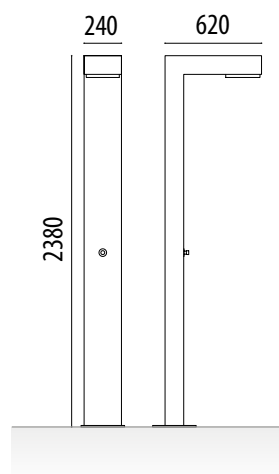

Ref. DANTARTICB01

MEASURES:

Width: 240x620 mm.

Height: 2380 mm.

Rain type sprinkler. Single lever faucet.