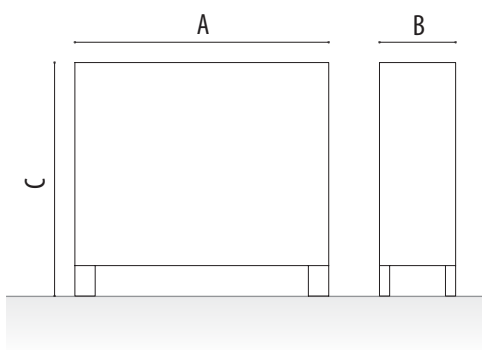

FLOWER PLANTER

ARAN

Aran model rectangular planter with legs, made of iron sheet or corten steel.

Ideal for restaurants, bars or terraces. Designed to have more space compared to conventional planters.

OPTIONAL:

MEASURES AND FINISHES:

High range:

Standard finishes	A (mm)	B (mm)	C (mm)	References
Corten	970	300	850	JARAN01C
Corten	970	250	850	JARAN02C
Oxirón gris	970	300	850	JARAN01N
Oxirón gris	970	250	850	JARAN02N