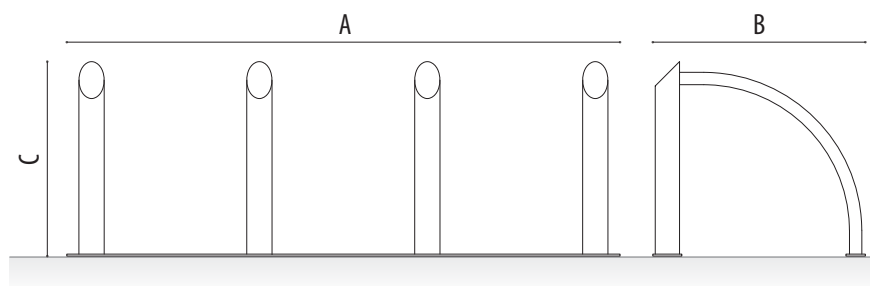

### MEASURES:

Width: 850 mm.

Visible height: 750 mm.

Total height: 1000 mm.

Tube diameter:  $\varnothing$  104 mm.

### MEASURES:

| A    | B   | C   |  |
|------|-----|-----|---|
| 2280 | 877 | 800 | 8   |
| 2970 | 877 | 800 | 10  |
| 3660 | 877 | 800 | 12  |

[www.adourbanfurniture.com](http://www.adourbanfurniture.com)