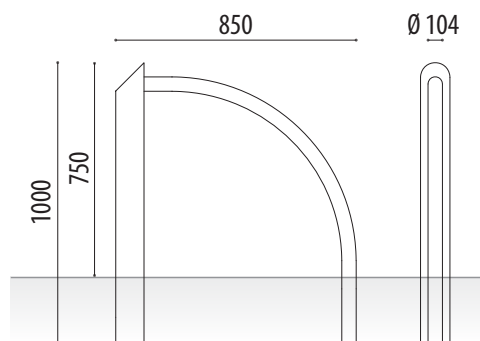

### MEASURES:

Width: 850 mm.

Visible height: 750 mm.

Total height: 1000 mm.

Tube diameter:  $\varnothing$  104 mm.