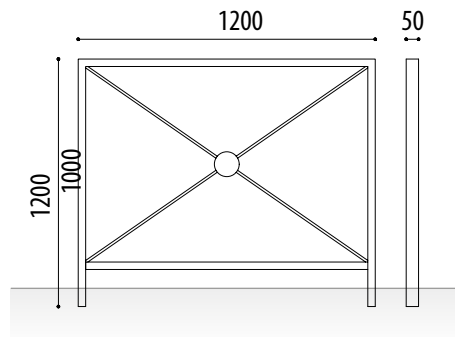

Ref. BASPAON1.2

MEASURES:

Width: 50mm.
 Visible height: 1000 mm.
 Overall height: 1200 mm.
 Length: 1200 mm.

Aspa model modular urban railing manufactured with a frame made of 50x20 mm tube, 40x10 mm tube blades. and with circular central ornament of \varnothing 100 mm. diameter.