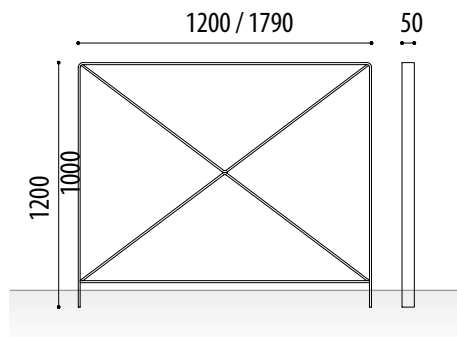

Aspen model modular urban railing built with a 50x8 mm handrail frame. with interior cross detail of the same handrail.

MODELS:

Oxiron finish for embedding:

Length 1200 mm. **Ref. BASPENON1.2**

Length 1790 mm. **Ref. BASPENON1.8**

Stainless steel finish for embedding:

Length 1200 mm. **Ref. BASPENI1.2**

Length 1790 mm. **Ref. BASPENI1.8**

Oxyron finish with plate:

Length 1200 mm. **Ref. BASPENON1.2P**

Length 1790 mm. **Ref. BASPENON1.8P**

Stainless steel finish with plate:

Length 1200 mm. **Ref. BASPENI1.2P**

Length 1790 mm. **Ref. BASPENI1.8P**

MEASURES:

Width: 50 mm.

Visible height: 1000 mm.

Overall height: 1200 mm.

Length: 1200 / 1790 mm.

Rounded edges.