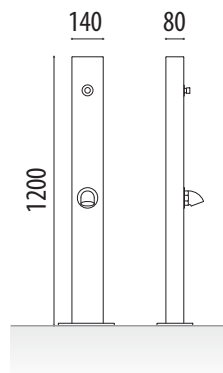

**Atlantic outdoor foot shower**, in AISI 304 stainless steel with glossy finish, with 1 chrome-plated push button and spout.

**STANDARD FINISHES:**

Glossy AISI 304 ..... **Ref. LATLANTICB01**

**OPTIONAL:**

**Ref. LATLANTICB01**

**SIZE:**

Width: 140x80 mm  
Height: 1200 mm

ADO, reserves the right to change product specifications without prior notice.