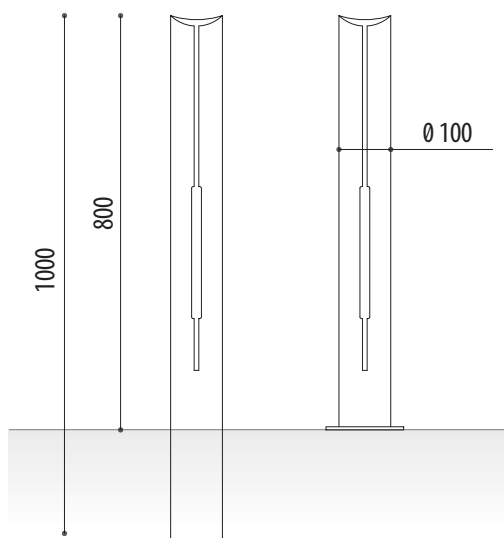

## BADALONA

**Badalona model bollard** made of iron and finished in gray oxiron.

### ACCESSORIES:

- 1 ring for bollard. **Ref. S1AP**
- 2 rings for bollard. **Ref. S2AP**
- Galvanized chain of  $\varnothing$  6 mm. **Ref. CG6100**
- 40mm brass padlock. with steel arch. **Ref. CNMCAD40**

### BADALONA FIXED BOLLARD:

Diameter:  $\varnothing$  100 mm.  
 Visible height: 800 mm.  
 Total height: 1000 mm.

### BADALONA BOLLARD WITH PLATE:

Diameter:  $\varnothing$  100 mm.  
 Visible / total height: 800 mm.

[www.adourbanfurniture.com](http://www.adourbanfurniture.com)

+34 93 116 29 75 (International) | +34 93 456 03 03 (Spanish)