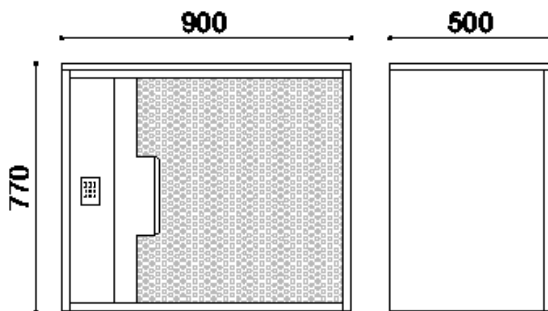

TAQBLOCK01