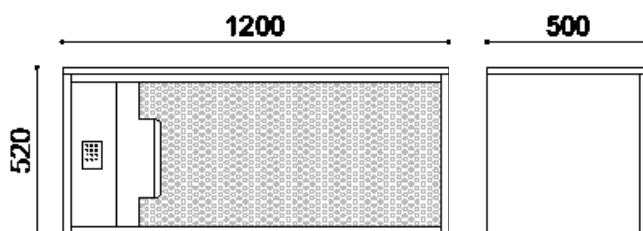

TAQBLOCK02

MODELS:

Folding bicycle. - Ref. TAQBLOCK01

Folding scooter. - Ref. TAQBLOCK02

The user selects the desired coding for a single use (4 digits), allowing the bicycle or scooter to be parked without the use of chains or padlocks; and once the parking time has ended, the user enters their previous code to collect the bicycle or scooter.

Ideal lockers for offices, hotels, shopping centers, shops, town halls, gyms, private venues, ...

www.adourbanfurniture.com

+34 93 116 29 75 (International) | +34 93 456 03 03 (Spanish)

info@adourbanfurniture.com