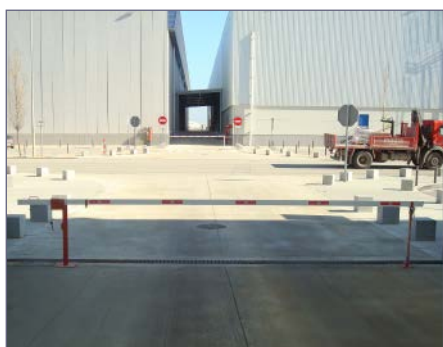

Rif. BM6

SIZE:

Width: 118 mm

Height: 990 mm

Length: 2000 / 4000 / 6500 mm

Manual barrier model BM6 built with IPN 100 with mechanism for placing the aluminum pole, provided with locking system by manual lock pin and with gas piston to facilitate the opening and closing of the mechanisms.

Red primed and lacquered finish. 6 meter white lacquered aluminum pole with red adhesives.

Ideal for car parks, roads, industrial estates... that require few opening-closing manoeuvres.

Useful step up to 5.76 meters