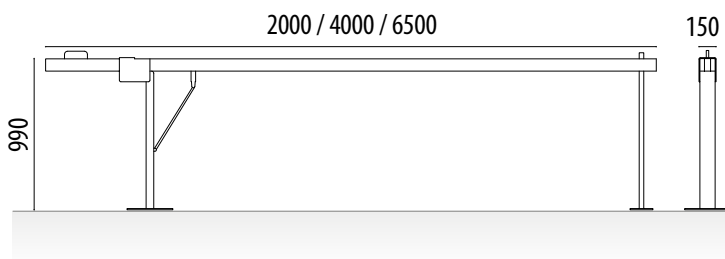

Rif. BM6

SIZE:

Width: 118 mm

Height: 990 mm

Length: 2000 / 4000 / 6500 mm

Manual barrier model BM6 built with IPN 100 with mechanism for placing the aluminum pole, provided with locking system by manual lock pin and with gas piston to facilitate the opening and closing of the mechanisms.

Red primed and lacquered finish. 6 meter white lacquered aluminum pole with red adhesives.

Ideal for car parks, roads, industrial estates... that require few opening-closing manoeuvres.

Useful step up to 5.76 meters