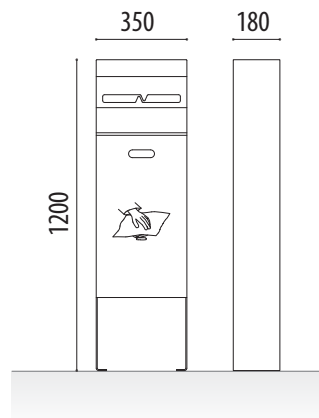

Box dog litter bin with a dog waste bag dispenser made out of lacquered or stainless steel sheet. The two units are joined by a folded sheet, giving the bin its box shape. Lock system with key for emptying.

BAGS:

- Waste bags box (10 rolls of 500 bags).
- Ref. BEMUSI02**

OPTIONAL:

- Personalization with logo decoration (engraving or screen printing).
 - Upper 350x300 mm posters holder.
- Ref. SBCARPI**
- M11 screw thread. **Ref. T11L**
 - Other colors on demand.

SIZE:

- Width: 350x180 mm.
- Height: 1200 mm.
- Length: 350 mm.
- Capacity: 34 litres.
- Bag: 250x340 mm.

Upper posters holder.

Waste bag dispenser's opening with Torx key supplied.

DOG LITTER BIN BOX

Ref. PBOXG01