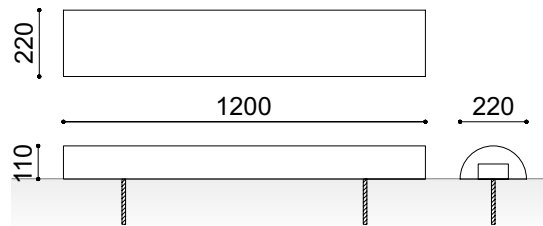

WHEEL STOPPER

CALIFORNIA

REF. TPHCALIFORNIA

MEASURES:

Width: 220 mm.
Height: 110 mm.
Length 1200 mm.
Weight: 60 Kg.

California concrete wheel stop that allows vehicles to be parked in the same place without exceeding the maximum limit of parking spaces. Several colors to choose according to customer needs. Embedment installation by means of two threaded rods 12 x 150 mm.