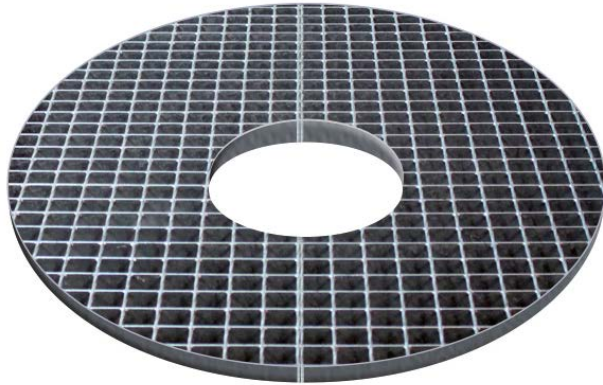

## SQUARE

Ref. ALCIRED900

**High-resistance circular rod tree** made of 2 pieces of 30x30x2 mm rod. and  $\varnothing$  5mm. diameter.

Frame both outside and inside circle.  
It protects the tree and is perfectly flush with the level of the pavement, preventing the pedestrian from tripping.

Ideal for pedestrian areas and urban streets.

### MODELS:

- $\varnothing$  900 mm. .... Ref. ALCIRED900
- $\varnothing$  1000 mm. .... Ref. ALCIRED1000
- $\varnothing$  1100 mm. .... Ref. ALCIRED1100
- $\varnothing$  1200 mm. .... Ref. ALCIRED1200