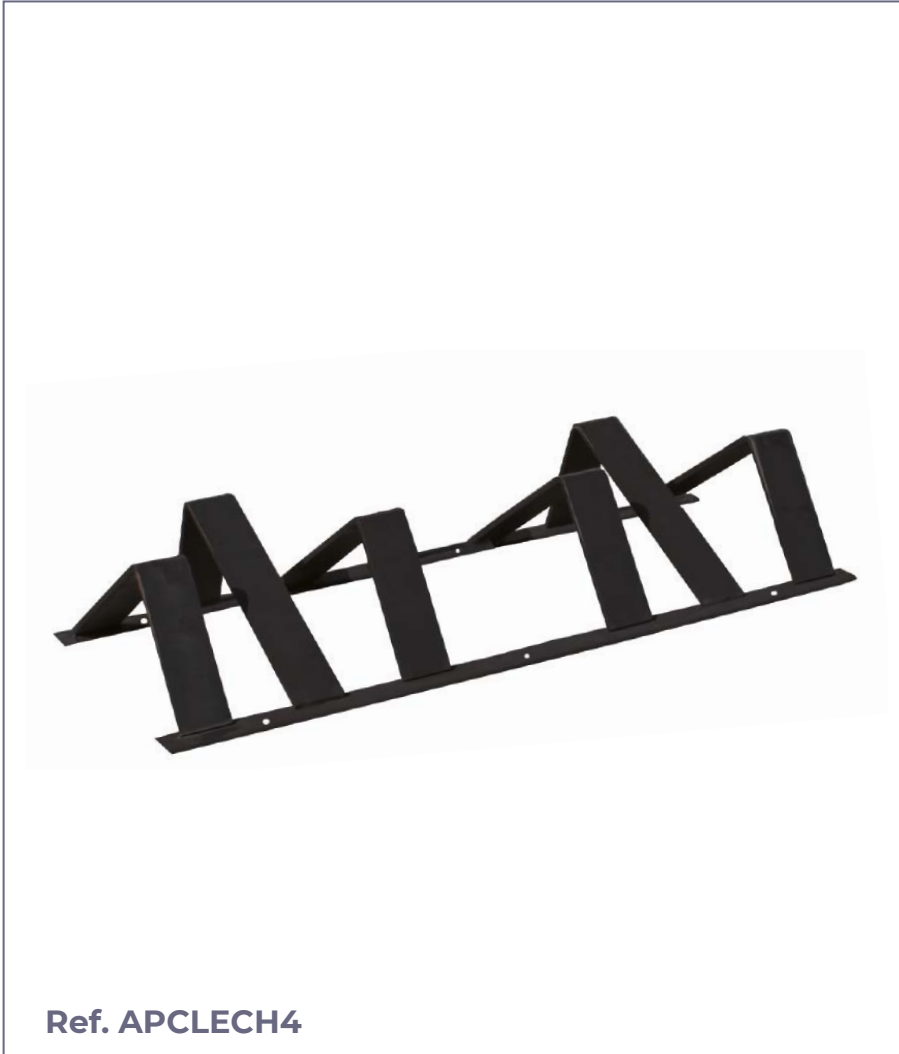

BICYCLE PARKING

SET CLEC

Clec model bicycle rack set built with a 60x6 mm handrail, in black iron (primed and lacquered) or in stainless steel.

Modular bicycle rack 1 meter long for 4 bicycles. U-shaped folded handrail.

STANDARD FINISHES:

- Galvanized..... Ref. APCLECG4
- Stainless steel AISI 304..... Ref. APCLECI4
- Iron..... Ref. APCLECH4
- Corten steel..... Ref. APCLECC4

FEATURES:

- Inner width for wheel: 75 mm.

MEASURES: