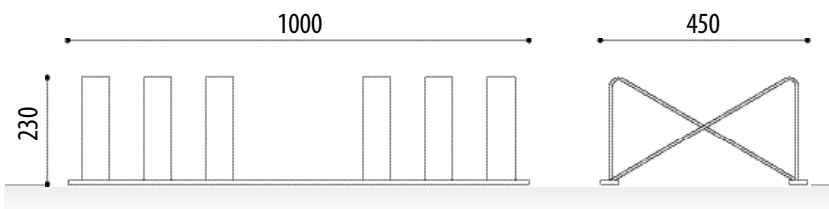

BICYCLE PARKING

SET CLEC

Clec model bicycle rack set built with a 60x6 mm handrail, in black iron (primed and lacquered) or in stainless steel.

Modular bicycle rack 1 meter long for 4 bicycles. U-shaped folded handrail.

STANDARD FINISHES:

- Galvanized..... Ref. APCLECG4
- Stainless steel AISI 304..... Ref. APCLECI4
- Iron..... Ref. APCLECH4
- Corten steel..... Ref. APCLECC4

FEATURES:

- Inner width for wheel: 75 mm.

MEASURES:

Width: 450 mm.

Height: 230 mm.

Length: 1000 mm.

www.adourbanfurniture.com

+34 93 116 29 75 (International) | +34 93 456 03 03 (Spanish)

info@adourbanfurniture.com