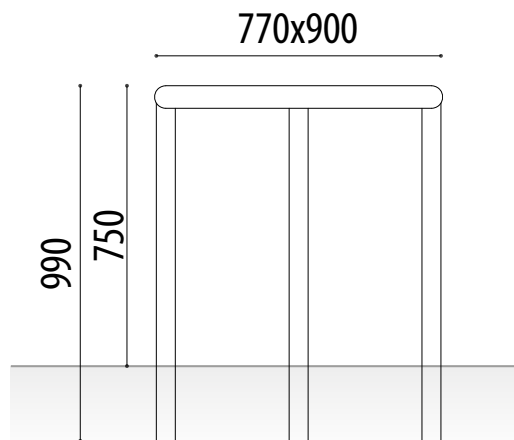

TREE / STREET LAMP PROTECTORS

COPEY

Ref. PTCOPEYG

Copey tree or lamp post protector with galvanized iron tube diameter 60 built in one piece, with 3 feet of fastening.

STANDARD FINISHES:

GalvanizedRef. PTCOPEYG

Green lacqueredRef. PTCOPEYL

MEASURES:

Width: 770x900 mm.

Visible height: 750 mm.

Total height: 990 mm.

www.adourbanfurniture.com

+34 93 116 29 75 (International) | +34 93 456 03 03 (Spanish)

info@adourbanfurniture.com