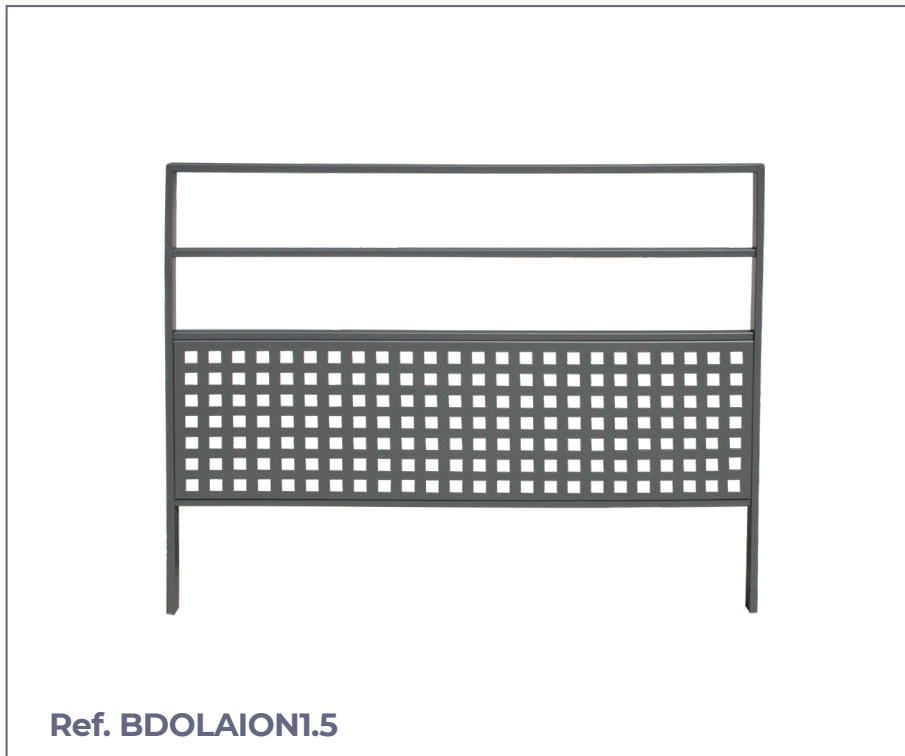

RAILING

DOLAI

Ref. BDOLAION1.5

Dolai model modular urban railing built with a folded rectangular tube frame, tube crossbar and perforated sheet metal inside.

STANDARD FINISHES:

To embed (galvanized):

Length 1000 mm. Ref. BDOLAIG1.0

Length 1500 mm. Ref. BDOLAIG1.5

Length 2000 mm. Ref. BDOLAIG2.0

To embed (oxiron):

Length 1000 mm. Ref. BDOLAION1.0

Length 1500 mm. Ref. BDOLAION1.5

Length 2000 mm. Ref. BDOLAION2.0

With plate (galvanized):

Length 1000 mm. Ref. BDOLAIG1.0P

Length 1500 mm. Ref. BDOLAIG1.5P

Length 2000 mm. Ref. BDOLAIG2.0P

With plate (oxiron):

Length 1000 mm. Ref. BDOLAION1.0P

Length 1500 mm. Ref. BDOLAION1.5P

Length 2000 mm. Ref. BDOLAION2.0P

MEASURES:

Width: 50 mm.

Visible height: 1000 mm.

Total height: 1200 mm.

Length: 1000 / 1500 / 2000 mm.

www.adourbanfurniture.com

+34 93 116 29 75 (International)

+34 93 456 03 03 (Spanish)