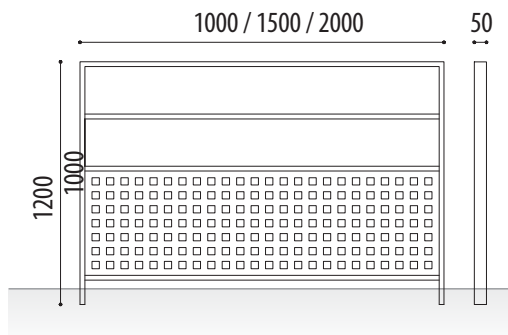

Length 1500 mm. Ref. BDOLAIG1.5

Length 2000 mm. Ref. BDOLAIG2.0

To embed (oxiron):

Length 1000 mm. Ref. BDOLAION1.0

Length 1500 mm. Ref. BDOLAION1.5

Length 2000 mm. Ref. BDOLAION2.0

With plate (galvanized):

Length 1000 mm. Ref. BDOLAIG1.0P

Length 1500 mm. Ref. BDOLAIG1.5P

Length 2000 mm. Ref. BDOLAIG2.0P

With plate (oxiron):

Length 1000 mm. Ref. BDOLAION1.0P

Length 1500 mm. Ref. BDOLAION1.5P

Length 2000 mm. Ref. BDOLAION2.0P

MEASURES:

Width: 50 mm.

Visible height: 1000 mm.

Total height: 1200 mm.

Length: 1000 / 1500 / 2000 mm.

www.adourbanfurniture.com

+34 93 116 29 75 (International)

+34 93 456 03 03 (Spanish)