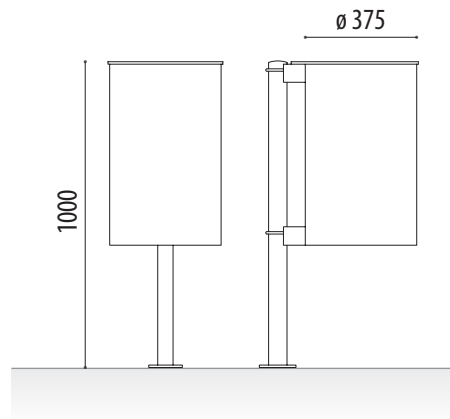

LITTER BIN

EMI

Ref. PEMI01

Emi urban litter bin made out of stainless steel with elaborate design and high resistance .

Tipping lid.

STANDARD FINISHES:

Stainless steel Ref. PEMI01

OPTIONAL:

- Stainless steel inner ring to hold the garbage bags. Ref. AIP360
- M11 screw thread. Ref. T11L

SIZE:

Diameter: \varnothing 375 mm.
Height: 1000 mm.
Capacity: 66 litres.

www.adourbanfurniture.com

+34 93 116 29 75 (International) | +34 93 456 03 03 (Spanish)