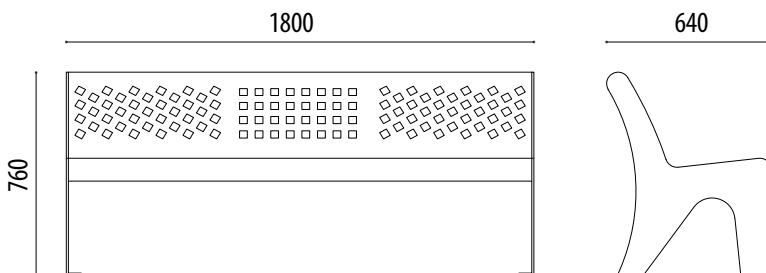

ADO
design

Ref. BFASOG01

MEASURES:

Width: 640 mm.
Height: 760 mm.
Length: 1800 mm.

Fasog model urban bench made entirely of iron.

Backrest and seat in one piece, made of 4 mm die-cast sheet metal. The design of the legs follows the shape of the bench with curved lines and rounded edges, avoiding any possible sharp surface.

- Plastic finish.
- Other colors to consult.

ADO
design

Ref. SFASOG01

Faso model urban chair made entirely of iron.

Backrest and seat in one piece, made of 4 mm die-cast sheet metal. The design of the legs follows the shape of the chair with curved lines and rounded edges, avoiding any possible sharp surface.

- Plastic finish.
- Other colors to consult.

MEASURES:

Width: 640 mm.
Height: 760 mm.
Length: 600 mm.