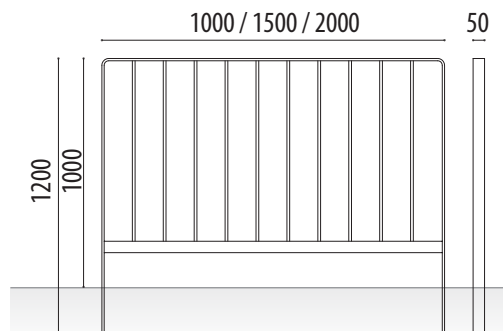

Ref. BFEBOG1.5P

**MEASURES:**

Width: 50 mm.  
 Visible height: 1000 mm.  
 Total height: 1200 mm.  
 Length: 1000 / 1500 / 2000 mm.

**Modular urban railing model Febo** built with a solid round folded handrail frame.

Its rounded edges and the separation of bars according to regulations, avoid causing possible damage. All materials are solid to ensure strength and durability.

**STANDARD FINISHES:**

To embed (galvanized):

- Length 1000 mm. . . . . Ref. BFEBOG1.0
- Length 1500 mm. . . . . Ref. BFEBOG1.5
- Length 2000 mm. . . . . Ref. BFEBOG2.0

To embed (oxiron):

- Length 1000 mm. . . . . Ref. BFEBON1.0
- Length 1500 mm. . . . . Ref. BFEBON1.5
- Length 2000 mm. . . . . Ref. BFEBON2.0

With plate (galvanized):

- Length 1000 mm. . . . . Ref. BFEBOG1.0P
- Length 1500 mm. . . . . Ref. BFEBOG1.5P
- Length 2000 mm. . . . . Ref. BFEBOG2.0P

With plate (oxiron):

- Length 1000 mm. . . . . Ref. BFEBON1.0P
- Length 1500 mm. . . . . Ref. BFEBON1.5P
- Length 2000 mm. . . . . Ref. BFEBON2.0P