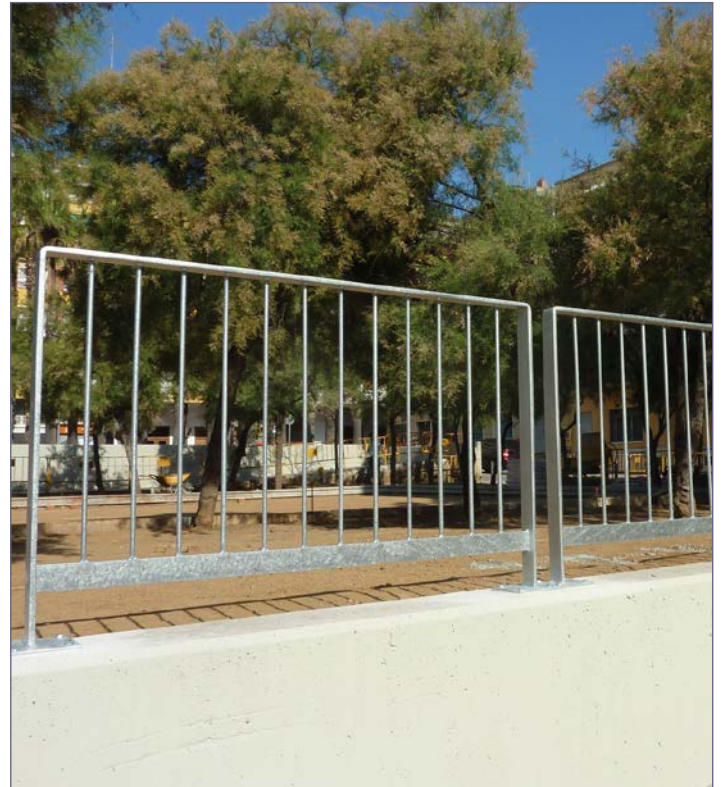

RAILING

FEBO

www.adourbanfurniture.com

+34 93 116 29 75 (International) | **+34 93 456 03 03** (Spanish)

info@adourbanfurniture.com

Office, factory and warehouse: C/ Acer, 37-43 Pol. Ind. Les Guixeres 08915 Badalona - Spain