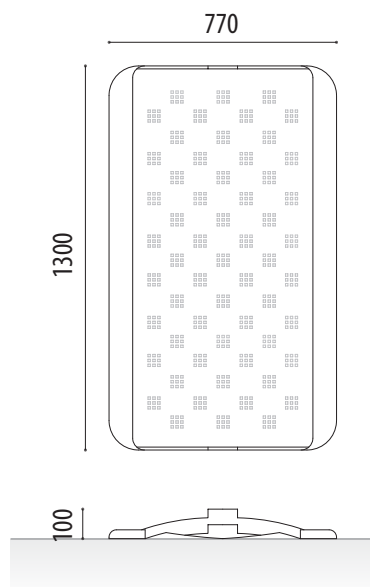

MEASURES:

Width: 770 mm.
 Height: 100 mm.
 Length: 1300 mm.
 Weight: 10 Kg.

The Flaier ramp is the perfect solution so that all types of vehicles or people with reduced mobility can easily climb a step or sidewalk of up to 160 mm.

Ideal for people in wheelchairs, temporary works on urban roads, loading and unloading areas (trolleys or pallet trucks), ...

MODELS:

Yellow + black. **Ref. FLAIER01**

FEATURES:

- Made of high-density polyethylene (HDPE) and PVC, making it a 100% recyclable product.
- Non-slip surface with rounded edges facilitating the passage.
- Adapts to different heights of sidewalks or steps varying from 60 mm. at 160 mm.
- It has great stability without screwing.
- It can be screwed if the site conditions are appropriate for it.
- Easy transport and storage.
- Supports up to 350 Kg.