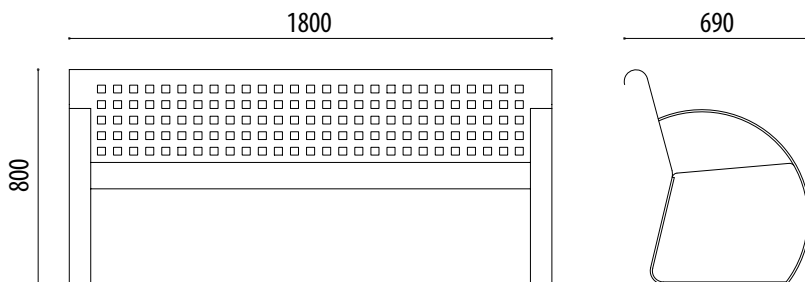

ADO
design

Ref. BFLEXG01

MEASURES:

Width: 690 mm.
Visible height: 800 mm.
Length: 1800 mm.

Flex model urban bench made entirely of iron.

Structure built in 4 mm die-cast sheet metal. Legs, armrests and seats make up the same unit designed in a single line. Backrest attached to the seat with anti-theft screws.

- Plastic finish.
- Other colors to consult.

ADO
design

Ref. SFLEXG01

Flex model urban chair made entirely of iron.

Structure built in 4 mm die-cast sheet metal. Legs, armrests and seats make up the same unit designed in a single line. Backrest attached to the seat with anti-theft screws.

- Plastic finish.
- Other colors to consult.

MEASURES:

Width: 690 mm.
Height: 800 mm.
Length: 600 mm.