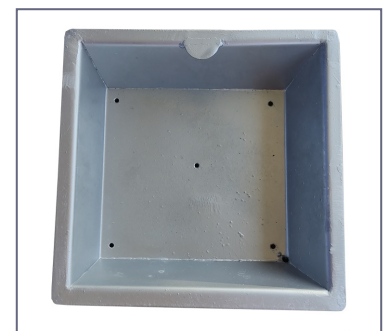

Fumi ashtray hot-dip galvanized finish easuring 300x300x1000 mm of height. For outdoor use.

Manufactured from a steel sheet and an upper bucket to put out the cigarettes. Upper emptying system by means of a triangular key: the tipping tray can be emptied by unlocking it. Ground installation by means of a hidden plate.

It is delivered in two units: plate and ashtray to assemble and anchor on site.

Ideal installation outside Company buildings, hospitals, schools, cafes, bars, restaurants, shops, etc....

MODELS:

Hot-dip galvanized **Ref. CFUMIGC01**

Emptying system.

SIZE:

Width: 300x300 mm.
Height: 1000 mm.