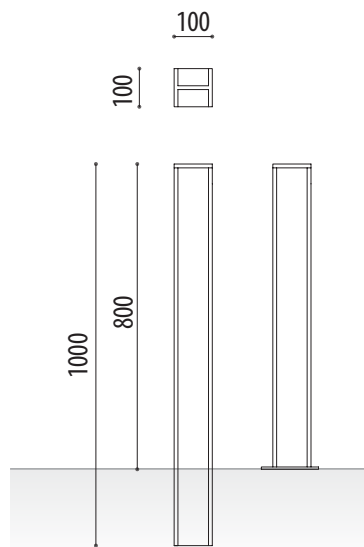

## HEB

**Bollard model HEB** built with 100x100 mm iron beam.

### HEB FIXED BOLLARD:

Width: 100x100 mm.  
Visible height: 800 mm.  
Total height: 1000 mm.

### HEB BOLLARD WITH PLATE:

Width: 100x100 mm.  
Visible / total height: 800 mm.

[www.adourbanfurniture.com](http://www.adourbanfurniture.com)

+34 93 116 29 75 (International) | +34 93 456 03 03 (Spanish)