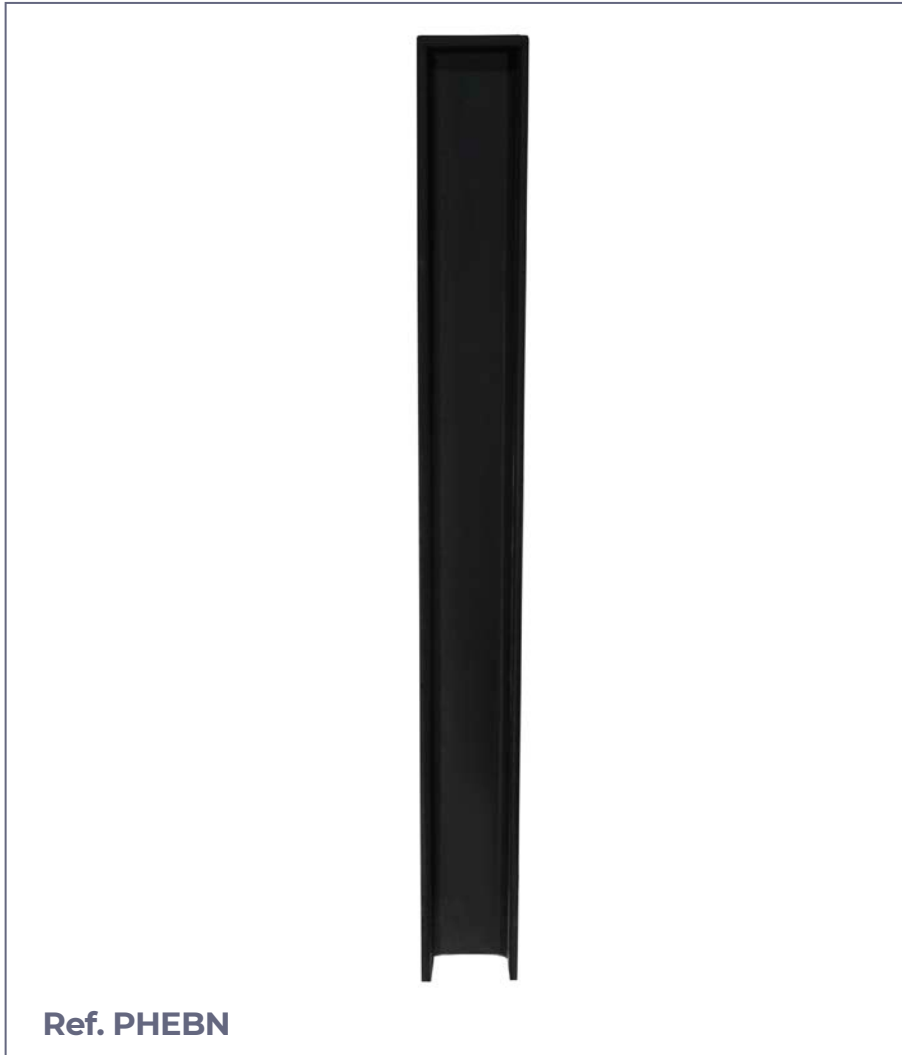

# FIXED BOLLARD

## HEB

**Bollard model HEB** built with 100x100 mm iron beam.

### OPTIONAL:

- Plate for bollard  $\varnothing$  100 / 120. **Ref. SUPP1**
- Customization with logo engraving.
- Other colors to consult.

### HEB FIXED BOLLARD:

Width: 100x100 mm.  
Visible height: 800 mm.  
Total height: 1000 mm.