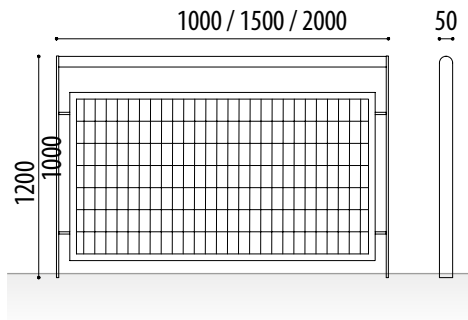

Ref. BHERAG2.0P

MEASURES:

Width: 50 mm.
 Visible height: 1000 mm.
 Total height: 1200 mm.
 Length: 1000 / 1500 / 2000 mm.

Hera model modular urban railing built in galvanized steel with round tube handrail, plate uprights and mesh housed inside.

STANDARD FINISHES:

To embed (galvanized):

- Length 1000 mm. Ref. BHERAG1.0
- Length 1500 mm. Ref. BHERAG1.5
- Length 2000 mm. Ref. BHERAG2.0

With plate (galvanized):

- Length 1000 mm. Ref. BHERAG1.0P
- Length 1500 mm. Ref. BHERAG1.5P
- Length 2000 mm. Ref. BHERAG2.0P