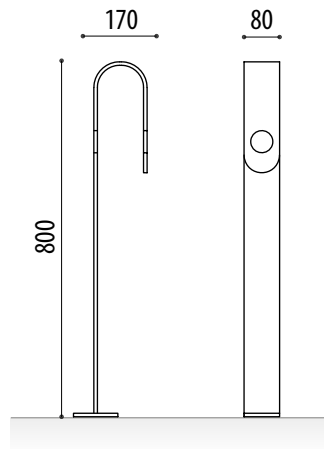

BIKE RACKS

HERO

Hero bike rack in painted iron handrails of 80 mm or stainless steel.

Installation by means of metal plugs on the anchor plate.

STANDARD FINISH:

Steel Rif. APHEROH01

OPTIONALS:

- More finishes, sizes, and colours on request.

SIZE:

Width: 80 mm.
Height: 800 mm.
Length: 170 mm.
Plate: 80x100 mm.

www.adourbanfurniture.com

+34 93 116 29 75 (International) | +34 93 456 03 03 (Spanish)

info@adourbanfurniture.com