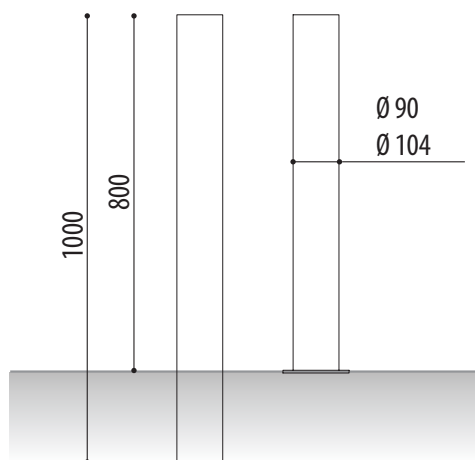

### INOX FIXED MEASURES:

Diameter:  $\varnothing$ 90 / 104 mm.

Visible height: 800 mm.

Overall height: 1000 mm.

Thickness: 2mm.

### INOX WITH PLATE:

Diameter:  $\varnothing$ 90 / 104 mm.

Overall height: 800 mm.

Thickness: 2mm.

*Gloss option.*

*Satin option.*