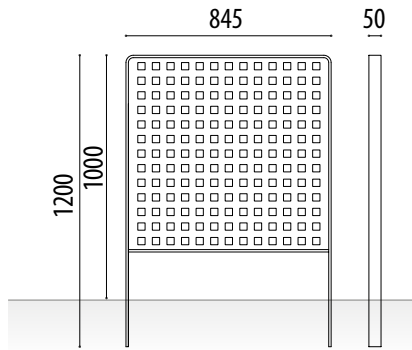

Ref. BKING1.0

MEASURES:

- Width: 50 mm.
- Visible height: 1000 mm.
- Total height: 1200 mm.
- Length: 845 mm.

King model modular urban railing built with handrails and perforated sheet metal inside.

It is one of the safest railings on the market thanks to its rounded edges, thus avoiding possible damage caused by conventional railings with sharp edges.

- Galvanized Ref. BKING1.OP
- Oxiron Ref. BKINGON1.OP
- Stainless steel Ref. BKINGI1.OP

*Rounded edges
+ Security
+ Aesthetics*

RAILING

KING (1790 mm.)

Ref. BKING2.0

MEASURES:

- Width: 50 mm.
- Visible height: 1000 mm.
- Total height: 1200 mm.
- Length: 1790 mm.