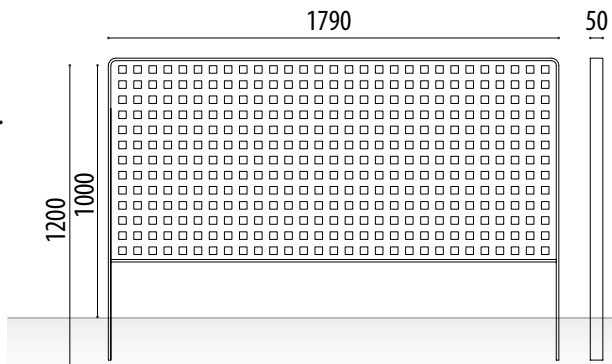

Ref. BKING1.0

MEASURES:

- Width: 50 mm.
- Visible height: 1000 mm.
- Total height: 1200 mm.
- Length: 845 mm.

King model modular urban railing built with handrails and perforated sheet metal inside.

It is one of the safest railings on the market thanks to its rounded edges, thus avoiding possible damage caused by conventional railings with sharp edges.

- Galvanized Ref. BKING1.OP
- Oxiron Ref. BKINGON1.OP
- Stainless steel Ref. BKINGI1.OP

*Rounded edges
+ Security
+ Aesthetics*

RAILING

KING (1790 mm.)

Ref. BKING2.0

MEASURES:

- Width: 50 mm.
- Visible height: 1000 mm.
- Total height: 1200 mm.
- Length: 1790 mm.