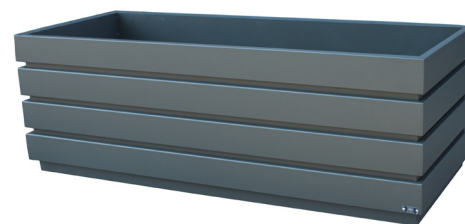

FLOWER PLANTER

KYRENIA

Ref. JKYRENIA12

Kyrenia model planter with a rectangular design, built with molded iron sheet to give texture to the visible faces.

Ideal for outdoor use, in pedestrian streets, parks and gardens.

OPTIONAL:

- Lacquered in other colors, laminated finish or stainless steel.
- Bricat corten steel finish (catalyzed varnish).
- Personalization with logo engraving.
- Other measures to consult.

Possibility to adapt our planters to hydroplanters.