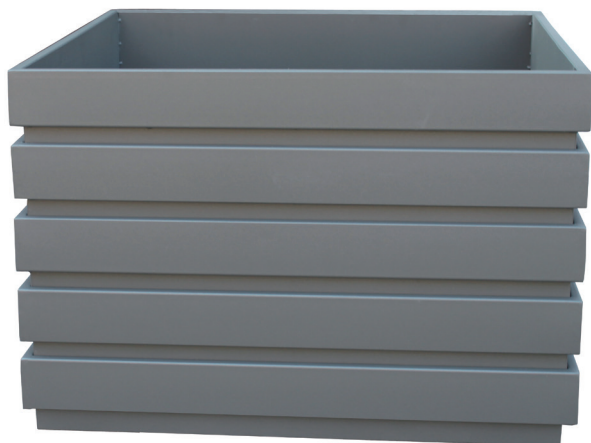

FLOWER PLANTER

KYRENIA

Ref. JKYRENIA12

Kyrenia model planter with a rectangular design, built with molded iron sheet to give texture to the visible faces.

Ideal for outdoor use, in pedestrian streets, parks and gardens.

OPTIONAL:

- Lacquered in other colors, laminated finish or stainless steel.
- Bricat corten steel finish (catalyzed varnish).
- Personalization with logo engraving.
- Other measures to consult.

Possibility to adapt our planters to hydroplanters.