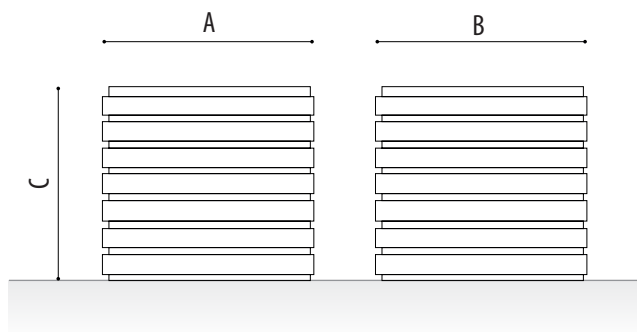

FLOWER PLANTER

KYRENIA

Ref. JKYRENIA12

Kyrenia model planter with a rectangular design, built with molded iron sheet to give texture to the visible faces.

Ideal for outdoor use, in pedestrian streets, parks and gardens.

REF. JKYRENIA13

MEASURES AND FINISHES:

Standard finishes	A (mm)	B (mm)	C (mm)	References
Grey oxiron	1030	1030	460	JKYRENIA10
Grey oxiron	530	530	460	JKYRENIA11
Grey oxiron	1030	1030	950	JKYRENIA12
Grey oxiron	1030	530	460	JKYRENIA13
Grey oxiron	1030	530	950	JKYRENIA14