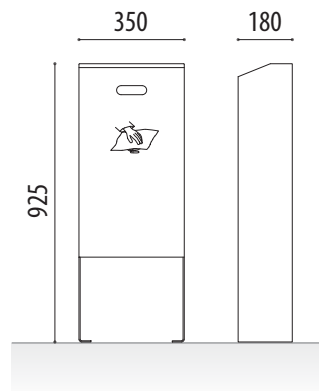

Minibox dog litter bin made out of lacquered or stainless steel sheet. Lock system with key for emptying .

Elaborate design litter bin with dog waste bags dispenser helps us keep our environment clean, facilitating the collection of waste.

STANDARD FINISHES:

- Green lacquered **Ref. PMBOXV01**
- Grey lacquered. **Ref. PMBOXG01**

OPTIONAL:

- Personalization with logo decoration (engraving or screen printing).
- Upper 350x300 mm posters holder. **Ref. SBCARPI**
- M11 screw thread. **Ref. T11L**
- Different colours on demand.

Ref. PMBOXV01

SIZE:

Width: 350x180 mm.
Height: 925 mm.
Capacity: 34 litres.

Upper poster holder.