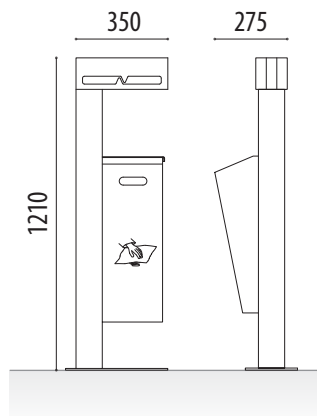

- M11 screw thread. Ref. **T11L**

- Different colours on demand.

Ref. **PMUSIV01**

SIZE:

Width: 350x275 mm.

Height: 1210 mm.

Capacity: 27 litres.

Bag: 250x340 mm.