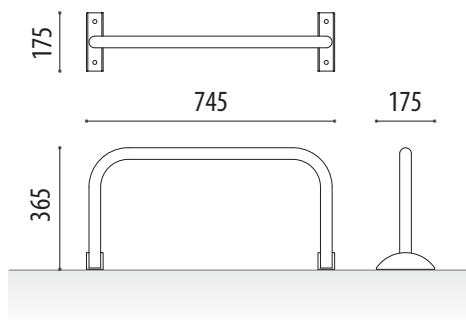

WHEEL STOPPER

NASCAR

Nascar model iron wheel stopper 745 mm. long and 365 mm. Tall. Constructed with a \varnothing 35 mm diameter tube. in galvanized steel.

Ideal for garages, industrial warehouses, buildings, parking lots, ...

STANDARD MODEL:

Galvanized Ref. TPNASCAR01

OPTIONAL:

- 11 plug screws. Ref. T11L

MEASURES:

Tube diameter: \varnothing 35 mm.

Width: 175mm.

Height: 365mm.

Length: 745mm.

www.adourbanfurniture.com

+34 93 116 29 75 (International)

+34 93 456 03 03 (Spanish)

info@adourbanfurniture.com