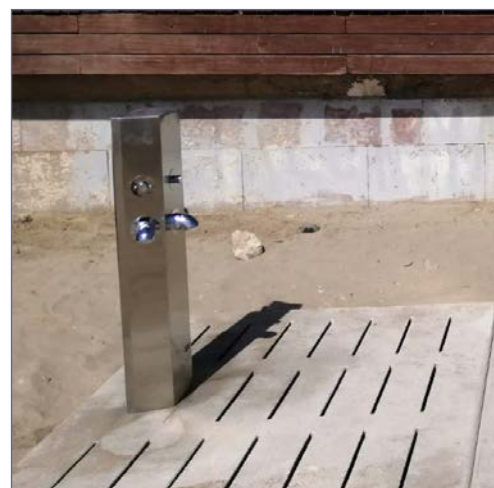

Outdoor footbath Oceanic model, in AISI 304 stainless steel, satin finish. Possibility of choosing 1 or 3 buttons and chromed shower heads.

STANDARD FINISHES:

AISI 304 Glossy:

1 button / Sprinkler **Ref. LOCEANICB01**

3 buttons / Sprinklers **Ref. LOCEANICB03**

AISI 304 mate:

1 button / Sprinkler **Ref. LOCEANICM01**

3 buttons / Sprinklers **Ref. LOCEANICM03**

OPTIONAL:

- Manufacturing in AISI 316. **Ref. SUPDU316**
- Lettering.
- Wooden platform. **Ref. TAMADUCHA**
- Drainage system.
- Non-slip base.
- Side tap to connect hose. **Ref. SUPGRIFOLM**
- Chair. **Ref. TABRIG001**
- Low bench. **Ref. BOCEANIS**

MEASURES:

Diameter: 300x150 mm.

Height: 1200 mm.