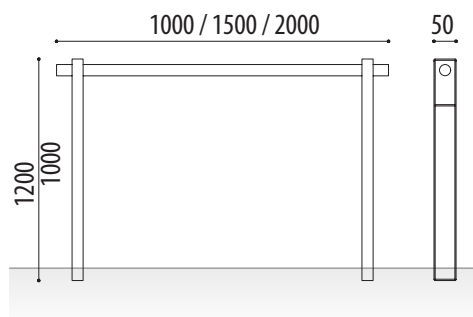

STANDARD MODELS AND FINISHES:

To embed (iron + stainless steel):

Length 1000 mm. **Ref. BOLIMPO1.0P**

Length 1500 mm. **Ref. BOLIMPO1.5P**

Length 2000 mm. **Ref. BOLIMPO2.0P**

With plate (iron + stainless steel):

Length 1000 mm. **Ref. BOLIMPO1.0P**

Length 1500 mm. **Ref. BOLIMPO1.5P**

Length 2000 mm. **Ref. BOLIMPO2.0P**

Ref. BOLIMPO1.5

MEASURES:

Width: 50 mm.

Height: 1000 mm.

Length: 1000 / 1500 / 2000 mm.