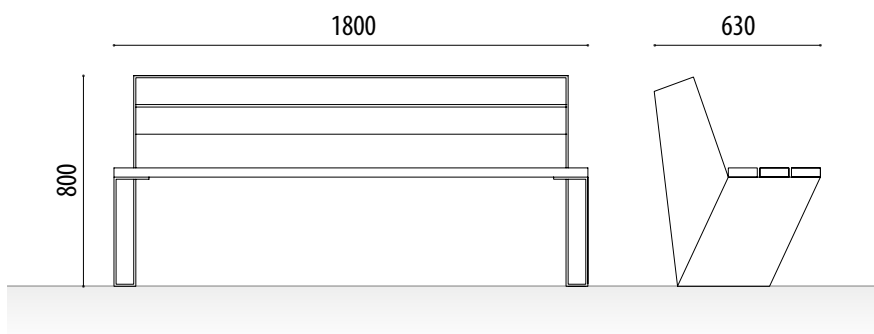

### MEASURES:

Width: 630 mm.  
Total height: 800 mm.  
Length: 1800 mm.

**Origami model urban bench** composed of 5 tropical wood slats 1800x110x35 mm.

Structure from 5 mm folded sheet metal.

Designed using a simple screw system to facilitate assembly and save transportation.

### MEASURES:

Width: 630 mm.  
Total height: 800 mm.  
Length: 600 mm.

**Origami model urban chair** composed of 4 tropical wood slats 600x110x35 mm.

Structure from 5 mm folded sheet metal.

Designed using a simple screw system to facilitate assembly and save transportation.