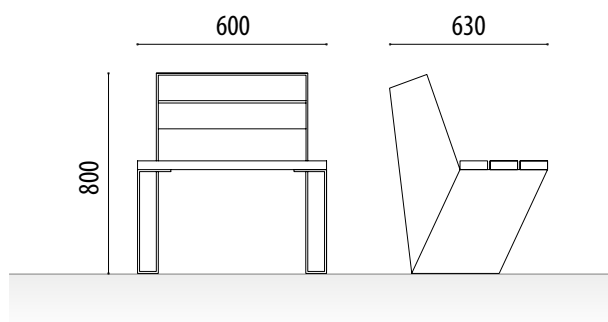

### MEASURES:

Width: 630 mm.  
Total height: 800 mm.  
Length: 1800 mm.

**Origami model urban bench** composed of 5 tropical wood slats 1800x110x35 mm.

Structure from 5 mm folded sheet metal.

Designed using a simple screw system to facilitate assembly and save transportation.

### OPTIONAL:

- Possibility of synthetic wood slats.
- Possibility of iron slats.
- Possibility of manufacturing in imitation corten or in other colors.

Wood

Tube

Sheet

Perforated sheet

ADO  
design

Ref. SORIGAMIG01

### MEASURES:

Width: 630 mm.  
Total height: 800 mm.  
Length: 600 mm.

**Origami model urban chair** composed of 4 tropical wood slats 600x110x35 mm.

Structure from 5 mm folded sheet metal.

Designed using a simple screw system to facilitate assembly and save transportation.