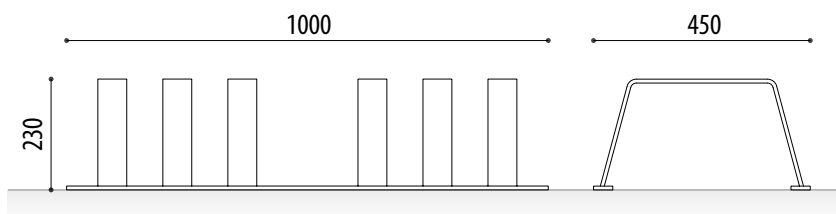

STANDARD FINISHES:

Galvanized.....Ref. APPLECG4

Stainless steel AISI 304..... Ref. APPLECI4

Iron Ref. APPLECH4

Corten steelRef. APPLECC4

FEATURES:

- Inner width for wheel: 75 mm.

MEASURES:

Width: 450 mm.

Height: 230 mm.

Length: 1000 mm.

www.adourbanfurniture.com

+34 93 116 29 75 (International) | +34 93 456 03 03 (Spanish)

info@adourbanfurniture.com