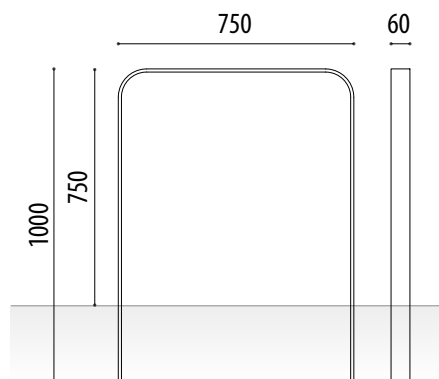

## PLETI

**Pleti model bicycle rack** of 750x1000 mm. built with 60x10 mm handrails. in galvanized iron or 304 stainless steel.

Installation using metal plugs or by embedding.

### MEASURES:

Width: 60 mm.

Visible height: 750 mm.

Total height: 1000 mm.

Length: 750 mm.

[www.adourbanfurniture.com](http://www.adourbanfurniture.com)

+34 93 116 29 75 (International) | +34 93 456 03 03 (Spanish)