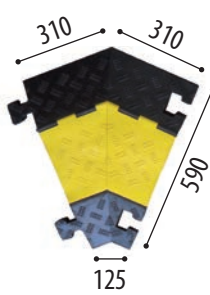

Ref. PROCFH

Ref. PROCI