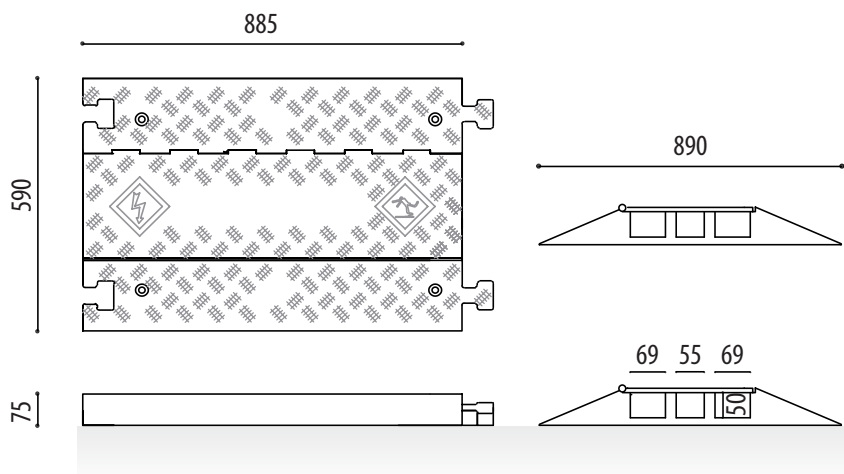

Provided with a hinged top cover, thus achieving easy access to its interior to be able to install the wiring inside, 3 large-capacity interior rails of 69x50 mm, 55x50 mm and 69x50 mm.

Easy installation and great adaptation to all types of routes through right or left protectors.

Ideal for fairs, concerts, plays, sporting events...

MODULES:

- 590x210x80 mm female terminal cable protector. **Ref. PROCFH**
- Center module cable protector 890x590x80 mm. **Ref. PROCM**
- 590x210x80 mm male terminal cable protector. **Ref. PROCFH**
- Left corner cable protector 590x310x310x125x80 mm. **Ref. PROCI**
- Right corner cable protector 590x310x310x125x80 mm. **Ref. PROCD**

MEASURES

Width: 885 mm.

Height: 75 mm.

Length: 590 mm.

RUBBER CABLE PROTECTOR

PROLINE

MEASURES
MODULES:

Ref. PROCFH