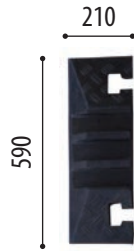

Ideal for fairs, concerts, plays, sporting events...

MODULES:

- 590x210x80 mm female terminal cable protector. **Ref. PROCFH**
- Center module cable protector 890x590x80 mm. **Ref. PROCM**
- 590x210x80 mm male terminal cable protector. **Ref. PROCFH**
- Left corner cable protector 590x310x310x125x80 mm. **Ref. PROCI**
- Right corner cable protector 590x310x310x125x80 mm. **Ref. PROCD**

MEASURES

Width: 885 mm.

Height: 75 mm.

Length: 590 mm.

RUBBER CABLE PROTECTOR

PROLINE

MEASURES
MODULES:

Ref. PROCFH