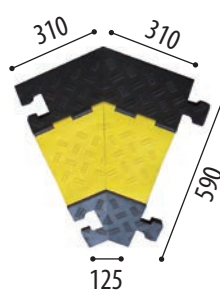

Ref. PROCM

Ref. PROCD