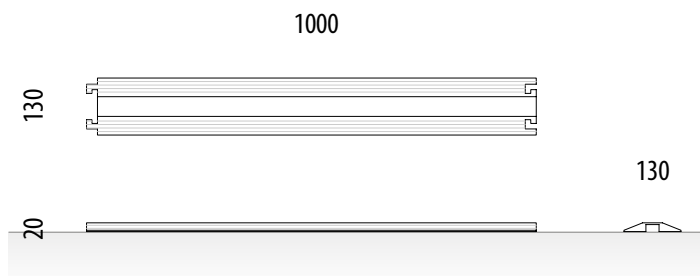

MODELS:

Black..... Ref. **PROWIREN01**

FEATURES:

- The cables remain on the ground protected by the cable gland.
- It has insertable elements at the ends to attach to the next cable gland, if necessary.
- Non-slip rough surface.

Ref. **PROWIREN01**

MEASURES:

Length: 130 mm.

Width: 20 mm.

Height: 1000 mm.

www.adourbanfurniture.com

+34 93 116 29 75 (International) | +34 93 456 03 03 (Spanish)

info@adourbanfurniture.com