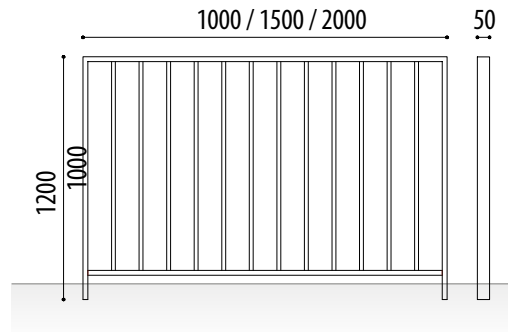

Ref. BQUEENON2.0

MEASURES:

Width: 50 mm.
 Visible height: 1000 mm.
 Total height: 1200 mm.
 Length: 1000 / 1500 / 2000 mm.

Queen model modular urban railing built with a folded rectangular tube frame and round tube bars.

Its rounded edges and the separation of the bars according to regulations, avoid causing possible damage.

STANDARD FINISHES:

To embed (galvanized):

Length 1000 mm. Ref. BQUEENG1.0
 Length 1500 mm. Ref. BQUEENG1.5
 Length 2000 mm. Ref. BQUEENG2.0

To embed (oxiron):

Length 1000 mm. Ref. BQUEENON1.0
 Length 1500 mm. Ref. BQUEENON1.5
 Length 2000 mm. Ref. BQUEENON2.0

With plate (galvanized):

Length 1000 mm. Ref. BQUEENG1.0P
 Length 1500 mm. Ref. BQUEENG1.5P
 Length 2000 mm. Ref. BQUEENG2.0P

With plate (oxiron):

Length 1000 mm. Ref. BQUEENON1.0P
 Length 1500 mm. Ref. BQUEENON1.5P
 Length 2000 mm. Ref. BQUEENON2.0P