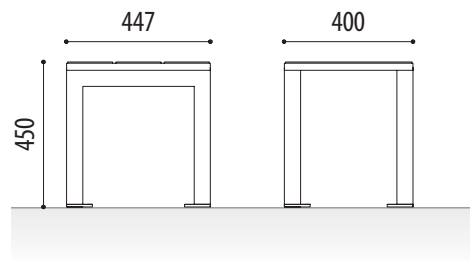

Ref. TABRIGO01

MEASURES:

Width: 447x400 mm.
Height: 450 mm.

Rigo model chair / stool, in stainless steel with plates to be fixed to the floor by means of plugs and synthetic wood slats.

Ideal complement to combine with our showers and footbaths.