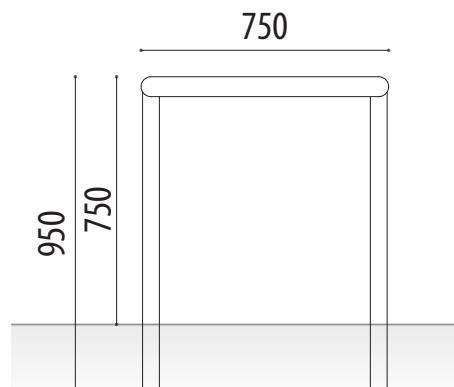

TREE / STREET LAMP PROTECTORS

SABINA

Protector for trees and lampposts model **Sabina** built with AISI 304 stainless steel tube with a circular shape and 2 fastening feet.

STANDARD FINISHES:

Stainless steelRef. **PTSABINA**

Ref. **PTSABINA**

MEASURES:

Width: 750 mm.

Visible height: 750 mm.

Total height: 950 mm.

Height: 750 mm.

www.adourbanfurniture.com

+34 93 116 29 75 (International) | +34 93 456 03 03 (Spanish)