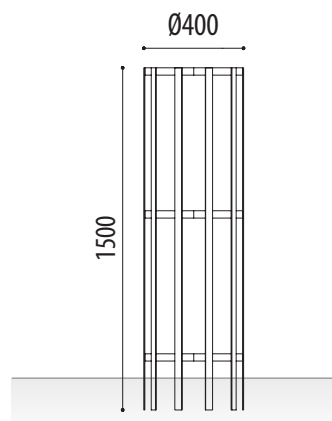

TREE GUARD

SAUCE

Ref. PTSAUCEV

SIZE:

Width: Ø400 mm.
Height: 1500 mm.

Sauce tree guard manufactured with horizontal bent plates and vertical plates. Made out of primed and lacquered steel, available in different colours. It is supplied in 2 pieces to join by means of anchors. Tree guard for outdoor installation ideal to protect urban spaces.

STANDARD FINISHES:

Green lacqueredRef. PTSAUCEV

OPTIONAL:

- Lacquered in other colours.
- Other measures on demand.

www.adourbanfurniture.com

+34 93 116 29 75 (International) | +34 93 456 03 03 (Spanish)

info@adourbanfurniture.com