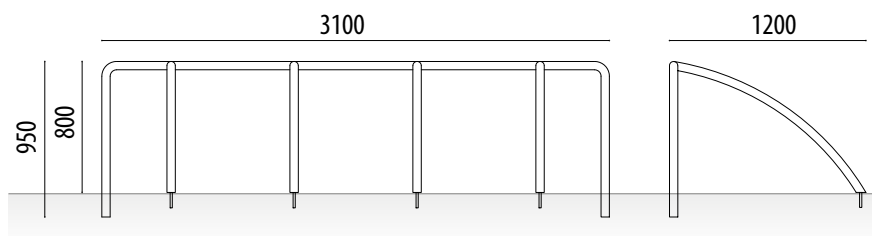

MEASURES:

www.adourbanfurniture.com

+34 93 116 29 75 (International) | +34 93 456 03 03 (Spanish)

info@adourbanfurniture.com