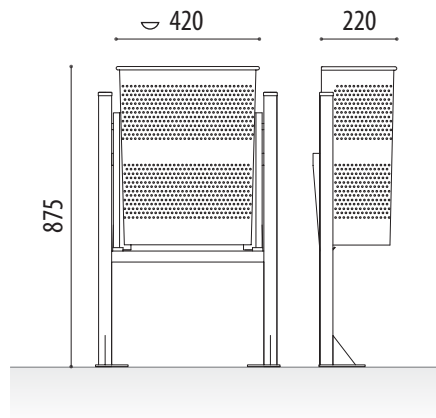

SIZE:

Width: 220 mm.

Height: 875 mm.

Length: 420 mm.

Capacity : 33 litres.

LITTER BIN

SEMICIRCU (STAINLESS STEEL)

Ref. PAPEINOXSEMI

SIZE:

Width: 220 mm.
Height: 875 mm.
Length: 420 mm.
Capacity: 33 litres.

Semicircu stainless steel litter bin made out of micro-perforated sheet and round tubes, with a bottom plate for ground installation by means of metal screw threads.