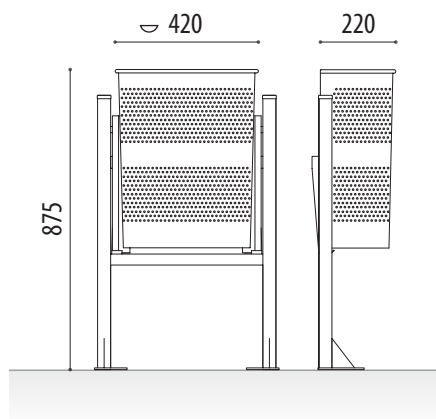

Semiciru urban steel litter bin made out of micro-perforated sheet and round tubes, with a bottom plate for ground installation by means of metal screw threads.

 Tipping emptying system.

STANDARD FINISHES:

SIZE:

Width: 220 mm.

Height: 875 mm.

Length: 420 mm.

Capacity : 33 litres.

LITTER BIN

SEMICIRCU (STAINLESS STEEL)

Ref. PAPEINOXSEMI

SIZE:

Width: 220 mm.
Height: 875 mm.
Length: 420 mm.
Capacity: 33 litres.

Semicircu stainless steel litter bin made out of micro-perforated sheet and round tubes, with a bottom plate for ground installation by means of metal screw threads.