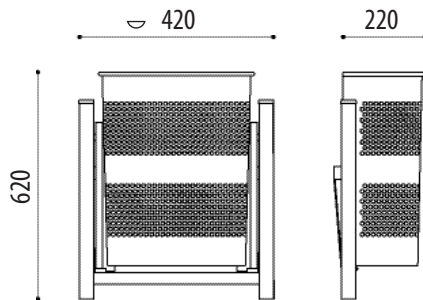

LITTER BIN

SEMICIRCU WALL

Ref. PAPEHIERSEMIP

SIZE:

Width: 230 mm.
Height: 690 mm.
Length: 540 mm.
Capacity: 33 litres.

Semicircu urban steel wall-mounted litter bin made out of micro-perforated sheet and round tubes. Wall installation by means of metal screw threads.