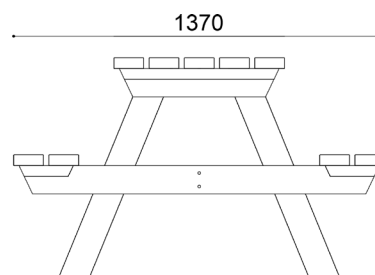

### MEASURES:

Height : 820 mm.

Width: 1370 mm.

Length: 1700 mm / 2000 mm.

**Isla model picnic table** built with 100% recycled plastic slats, without harmful or toxic elements.

It is not necessary to carry out any type of maintenance.

### POSSIBILITY OF TWO MEASURES:

1700 X 1370 X 820mm. . . **REF.MISLAECO01**

2000 X 1370 X 820mm. . . **REF.MISLAECO02**

The bench is supplied semi-disassembled to facilitate transportation.