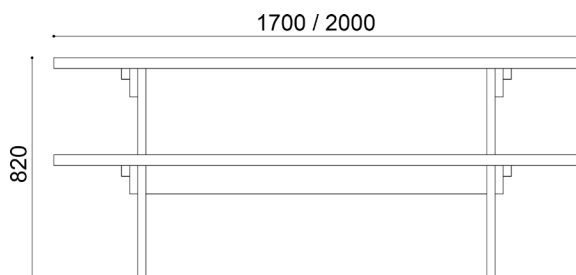

### MEASURES:

Height : 820 mm.

Width: 1370 mm.

Length: 1700 mm / 2000 mm.

**Isla model picnic table** built with 100% recycled plastic slats, without harmful or toxic elements.

It is not necessary to carry out any type of maintenance.

### POSSIBILITY OF TWO MEASURES:

1700 X 1370 X 820mm. . . **REF.MISLAECO01**

2000 X 1370 X 820mm. . . **REF.MISLAECO02**

The bench is supplied semi-disassembled to facilitate transportation.