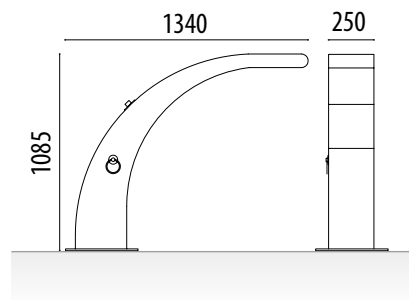

### OPTIONAL:

- Wooden platform. Ref. TAMADUCHA
- Draining system.
- Non-slip base.

Ref. DSHOWY01G

### MEASURES:

- Width: 250 mm.
- Height: 1085 mm.
- Length: 1340 mm.

[www.adourbanfurniture.com](http://www.adourbanfurniture.com)

+34 93 116 29 75 (International) | +34 93 456 03 03 (Spanish)

info@adourbanfurniture.com