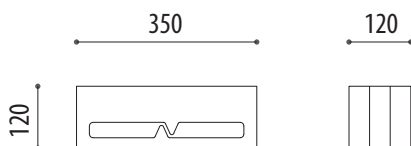

### SIZE:

Width: 120 mm.  
Height: 120 mm.  
Length: 350 mm.  
Bag: 250x340 mm.

**Simu dogs waste bag dispenser** for wall, litter bin, street post or light post fixation. Constructed from a lacquered or stainless steel sheet.