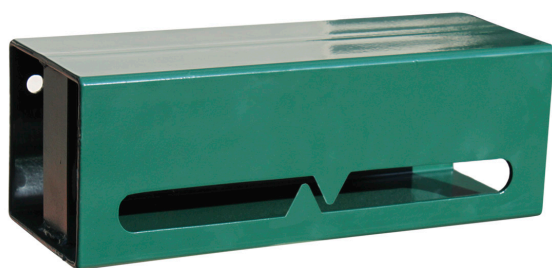

WASTE BAG DISPENSER

SIMU

Ref. PSIMUV01