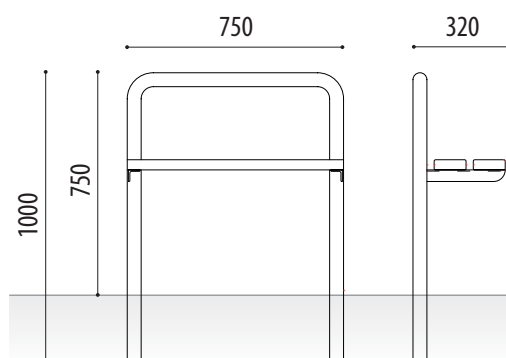

BICYCLE PARKING

SIT

Sit model bicycle rack built in galvanized iron or 304 stainless steel, with an angled structure and two 750x110x35 mm wooden slats.

Ideal for sitting down, leaving the packages (helmet, backpack, ...) at the time of tying the bicycle without leaving them on the ground.

STANDARD FINISHES:

Tube ø 48 mm.:

Galvanized **Ref. ASITG01**

Tube ø 50,8 mm.:

Stainless steel **Ref. ASITI01**

Ref. ASITI01

MEASURES:

Width: 320 mm.

Visible height: 750 mm.

Total height: 1000 mm.

Length: 750 mm.

www.adourbanfurniture.com

+34 93 116 29 75 (International)

+34 93 456 03 03 (Spanish)

info@adourbanfurniture.com