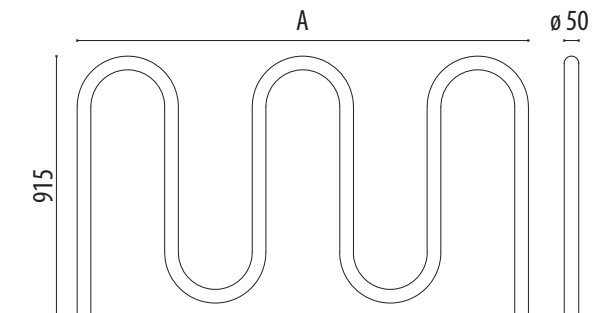

MEASURES:

Height: 915 mm.
 Tube diameter: \varnothing 50 mm.
 Length:

A	
970	5
1550	7
2130	9
2710	11

Continuous Snake model bicycle rack with multiple configurations for 5, 7, 9 or 11 bicycles depending on the model, built in galvanized iron or stainless steel.

STANDAR FINISHED:

Galvanized with plate:

- 5 bikes Ref. APARCASNAKEGP5
- 7 bikes Ref. APARCASNAKEGP7
- 9 bikes Ref. APARCASNAKEGP9
- 11 bikes..... Ref. APARCASNAKEGP11

Stainless steel AISI 304 with plate: